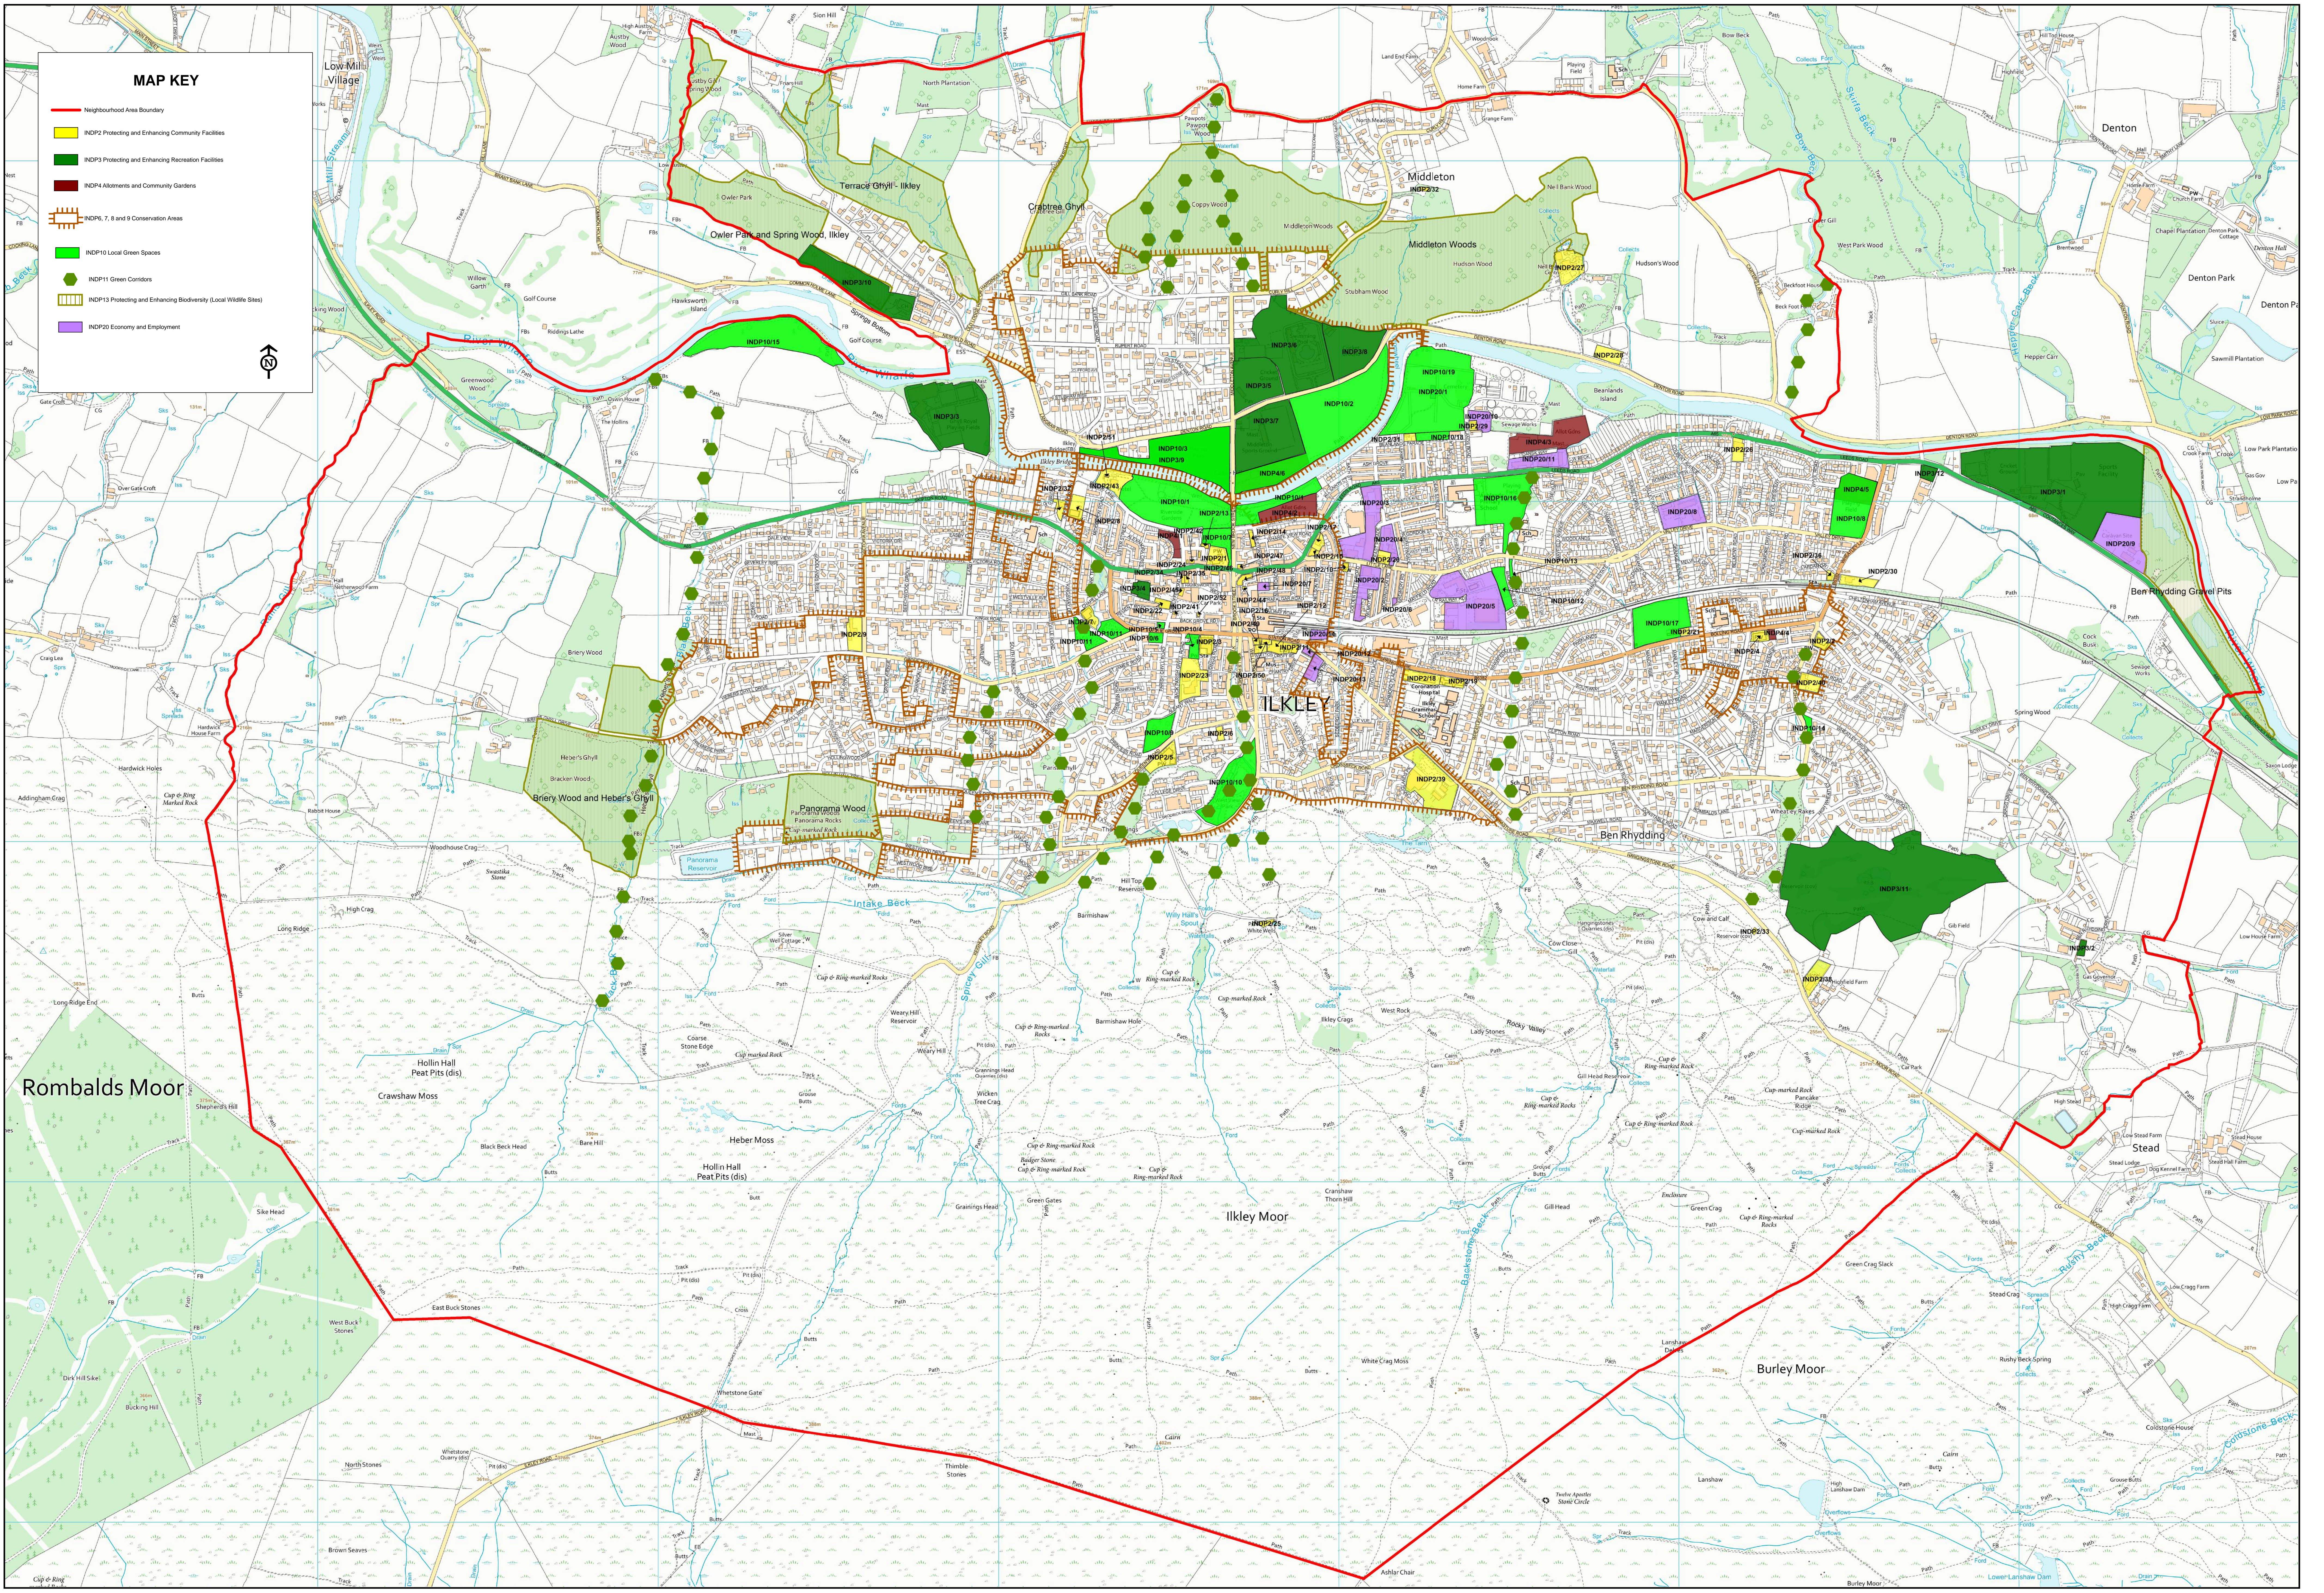

ILKLEY NEIGHBOURHOOD DEVELOPMENT PLAN POLICIES MAP - REGULATION 16

MAP KEY

- Neighbourhood Area Boundary
- INDP2 Protecting and Enhancing Community Facilities
- INDP3 Protecting and Enhancing Recreation Facilities
- INDP4 Allotments and Community Gardens
- INDP6, 7, 8 and 9 Conservation Areas
- INDP10 Local Green Spaces
- INDP11 Green Corridors
- INDP13 Protecting and Enhancing Biodiversity (Local Wildlife Sites)
- INDP20 Economy and Employment